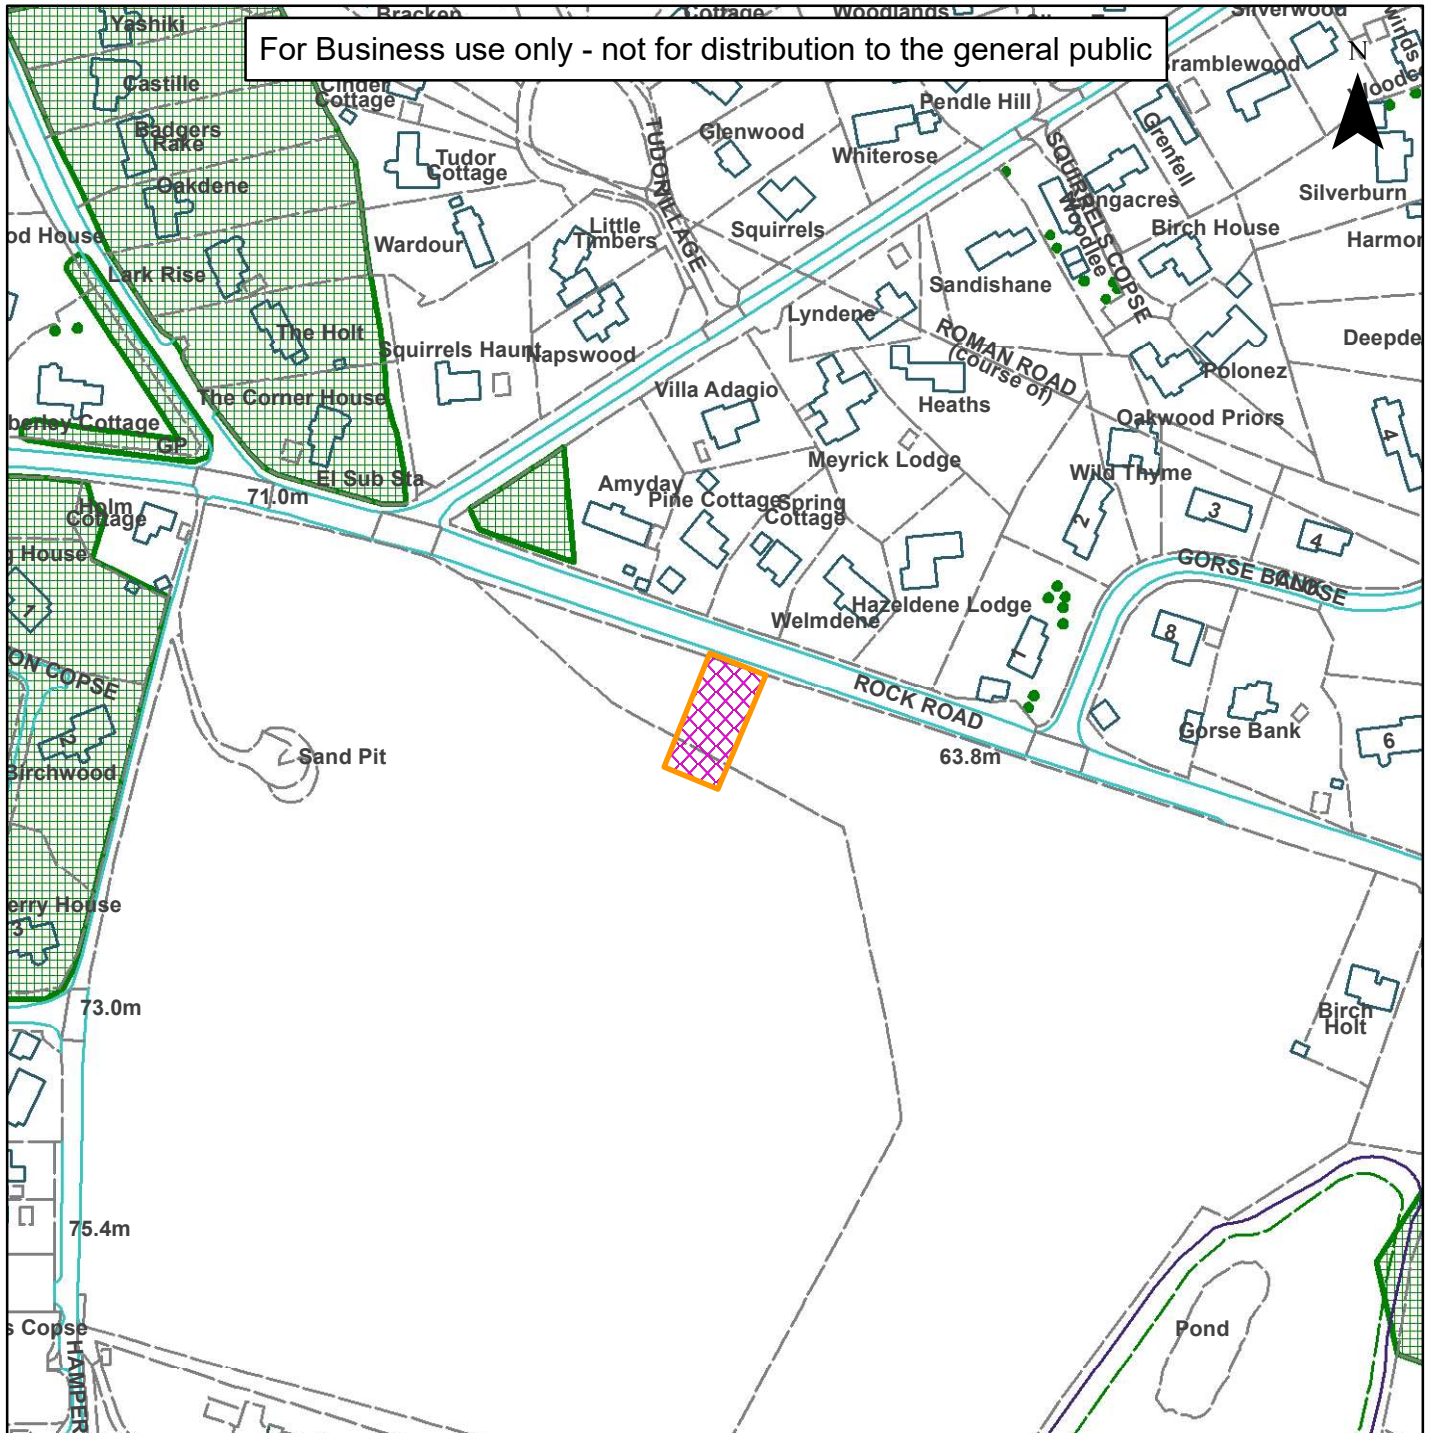

Longbury Hill Wood, Rock Road, Storrington

For Business use only - not for distribution to the general public

Scale: 1:2,500

Reproduced from the Ordnance Survey map with permission of the Controller of Her Majesty's Stationery Office © Crown Copyright 2012.

Unauthorised reproduction infringes Crown Copyright and may lead to prosecution or civil proceedings.

Organisation	Horsham District Council
Department	
Comments	
Date	07/12/2017
MSA Number	100023865